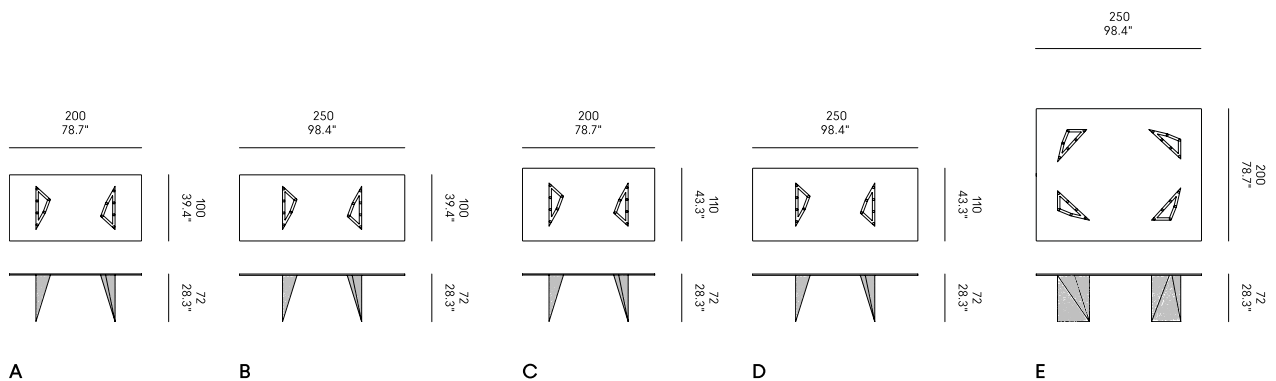

LED Technical characteristics

Luminaire flux: 110lm
Luminaire power: 1W
Efficacy: 110lm/W
Color temperature: 3000°K
Viewing angle: 100°
Color rendering: CRI80
Non dimmable